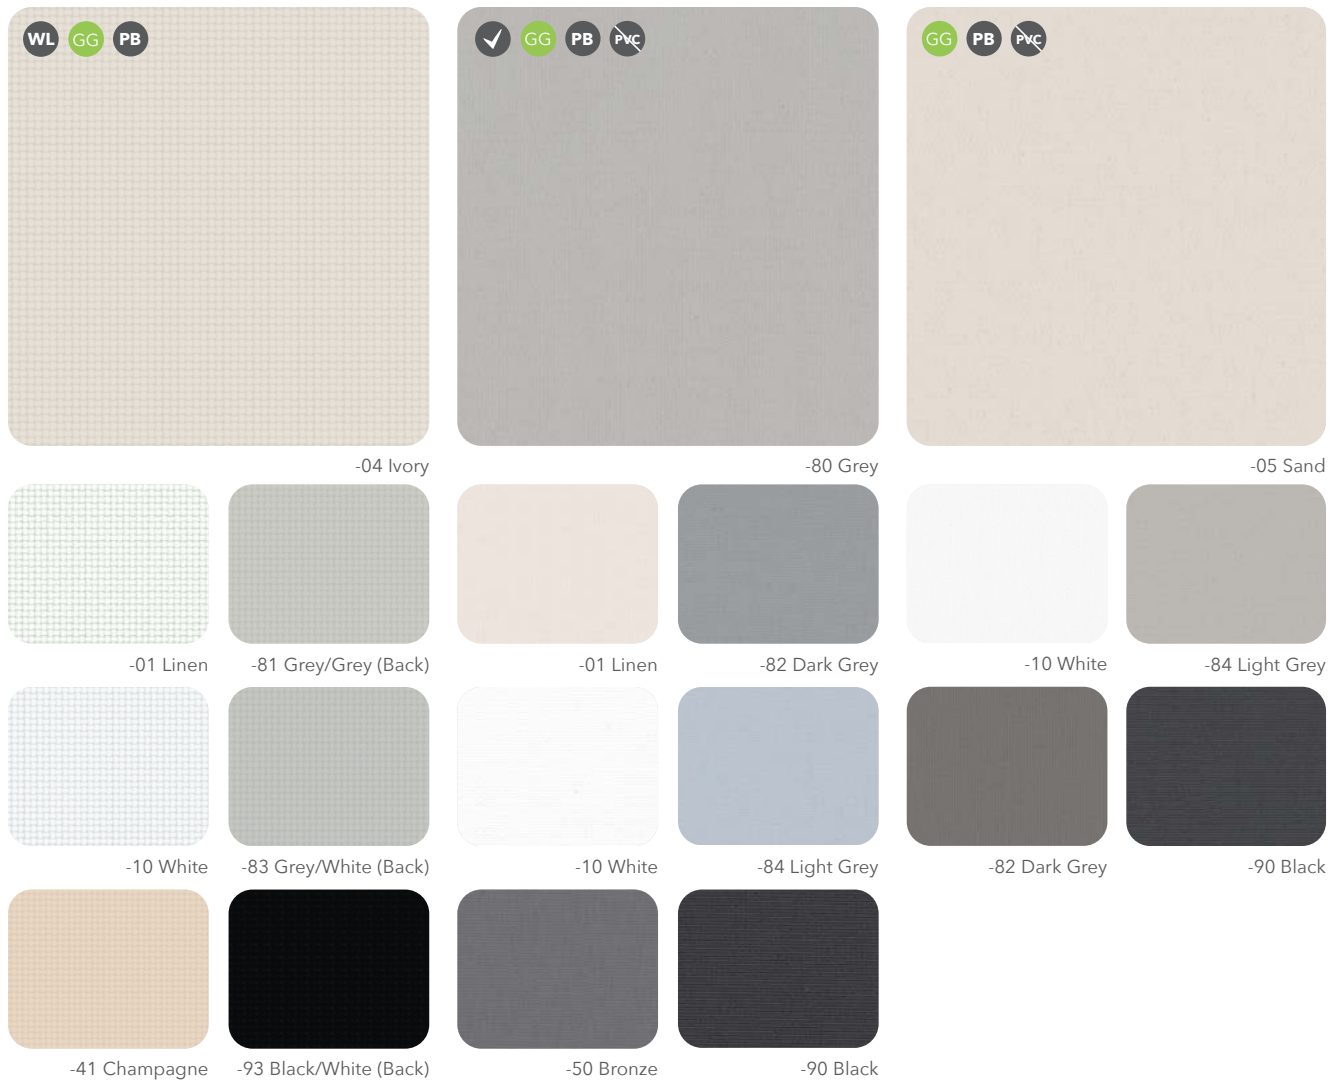

-89 Grey/Black

-12 White/Sand

-82 Dark Grey

-12 White Sand

-89 Grey/Black

-12 White/Sand

-90 Black

-50 Bronze

-05 Sand

-04 Ivory

-80 Grey

-10 White

shade fabrics

Fabrics are NFPA 701 fire rated.

700 Blackout

Openness: 0%

Composition: 75% PVC, 25% Fiberglass

762 Blackout

Openness: 0%

Composition: 100% Polyester with White Back

770GC Blackout

Openness: 0%

Composition: 100% Polyester with Grey Acrylic Coated Back

GG GREENGUARD® PB Lead-Free PVC-Free OEKO-TEX WL WebbLok® Compatible ✓ Popular Choice G21 Fungal Resistant

-10 White

-16 White/Haze

-89 Grey/Black

-10 White

-18 White/Grey

-90 Black

-38 Sand/Mocha

shade fabrics