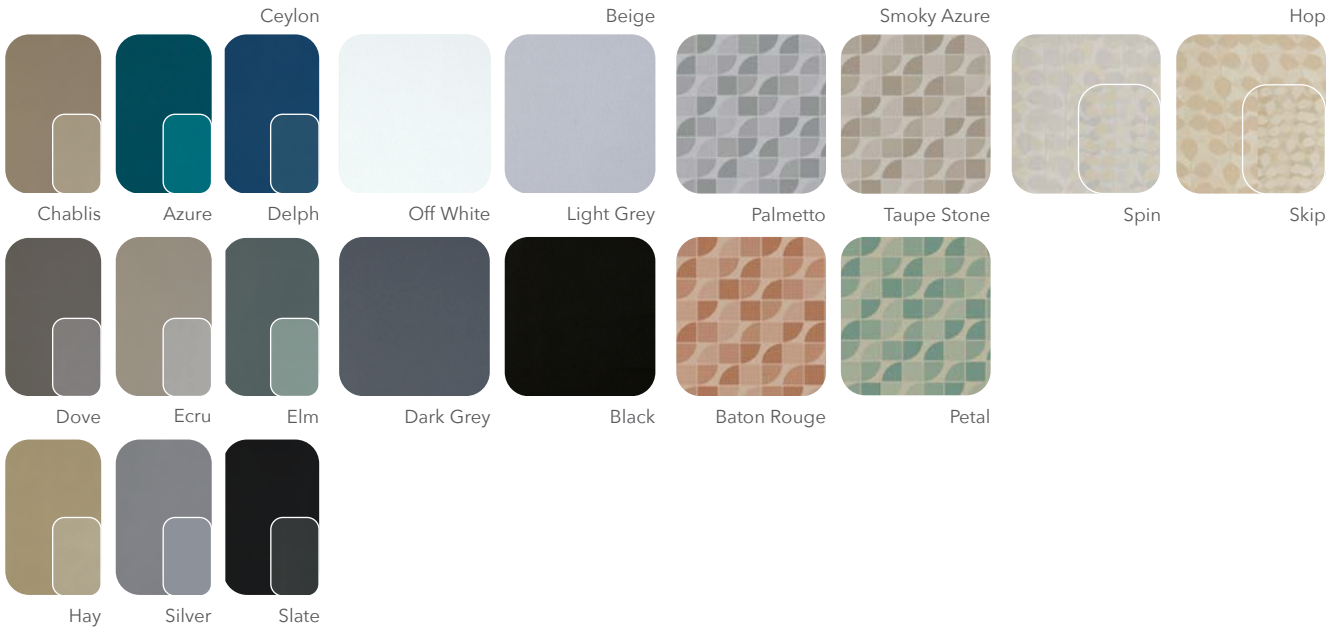

Whimsy

Width: 72"
Repeat: 13.5" H x 13.5" V
Shown: Railroaded
Woven: 47% Polyester, 53% FR Polyester

♻️ Sustainable Fabric 🚚 Quick Ship Fabric 🕒 24 In Stock (24hr Curtain) ✖ Exclusive Fabric

📄 For full offering of colors and to order FREE samples for a more accurate color representation, visit inpro.com/curtains24