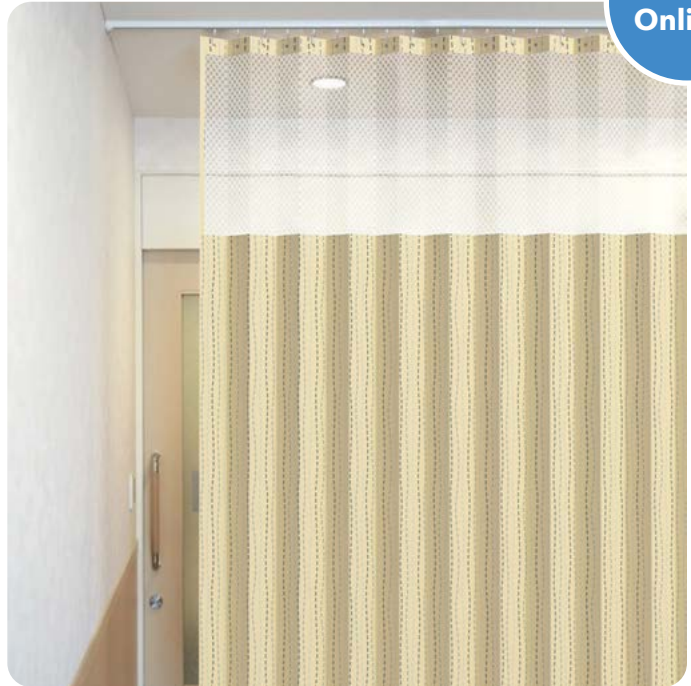

FM 02

CEDISPPFM02

Disposable Snap Panel 66" x 66" FM02, 12/Case

CEDISPMC8FM02

Disposable 94Wx81H 20" White Mesh FM02, 12/Case, Antibacterial

CEDISPMC9FM02

Disposable 94Wx93H 26" White Mesh FM02, 12/Case, Antibacterial