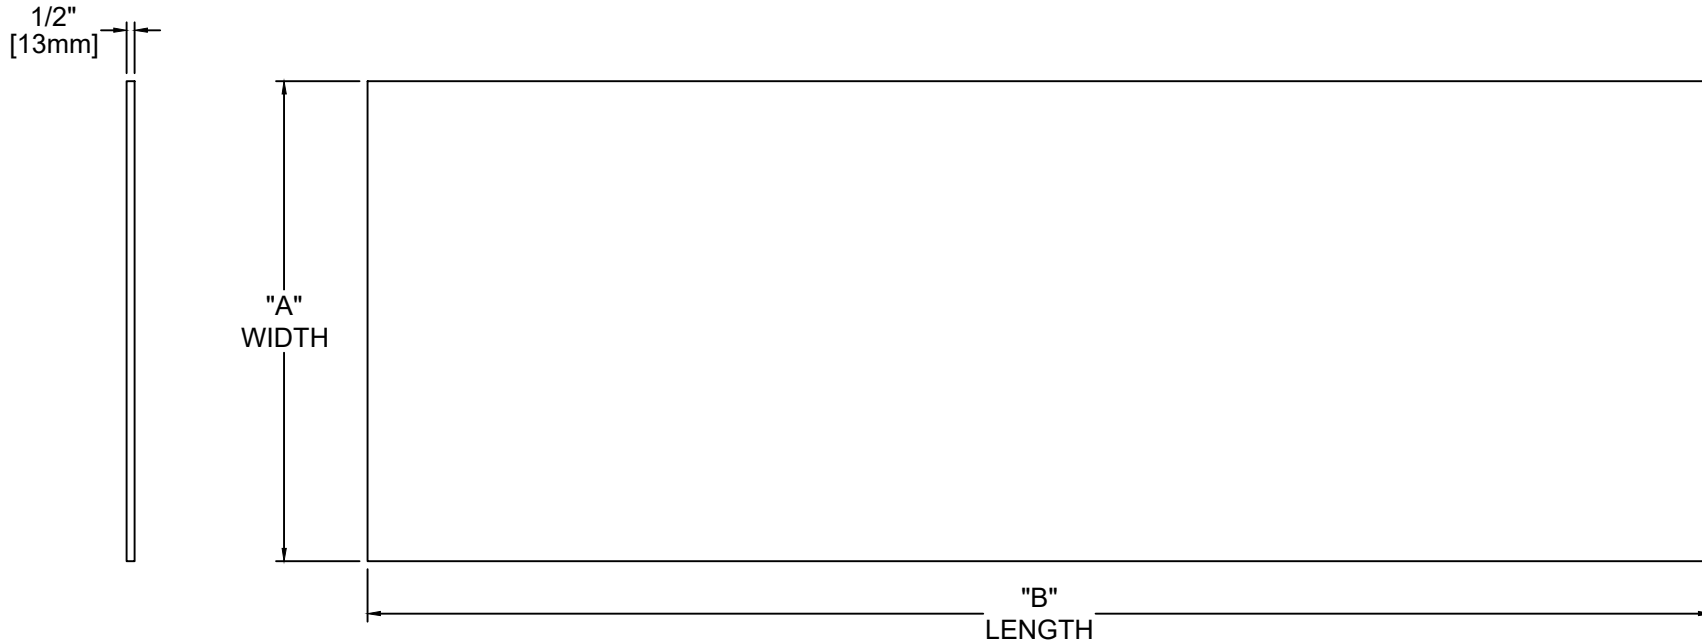

ROUGH (RAW) CUT

"A"	"B"		
	84" [2133.6mm]	96" [2438.4mm]	120" [3048.0mm]
30" [762.0mm]	DSF3xxxx30084	DSF3xxxx30096	DSF3xxxx30120
36" [914.4mm]	DSF3xxxx36084	DSF3xxxx36096	DSF3xxxx36120

CUSTOM SIZE:

"A" WIDTH

"B" LENGTH

FINISH: N/A

NOTE: [] DIMS ARE IN mm.

PROJECT:

CUSTOMER:

LOCATION:

1/2" WALL PANELS
ROUGH (RAW) CUT
PRISM™ SHEET

DATE: 02/20/2023